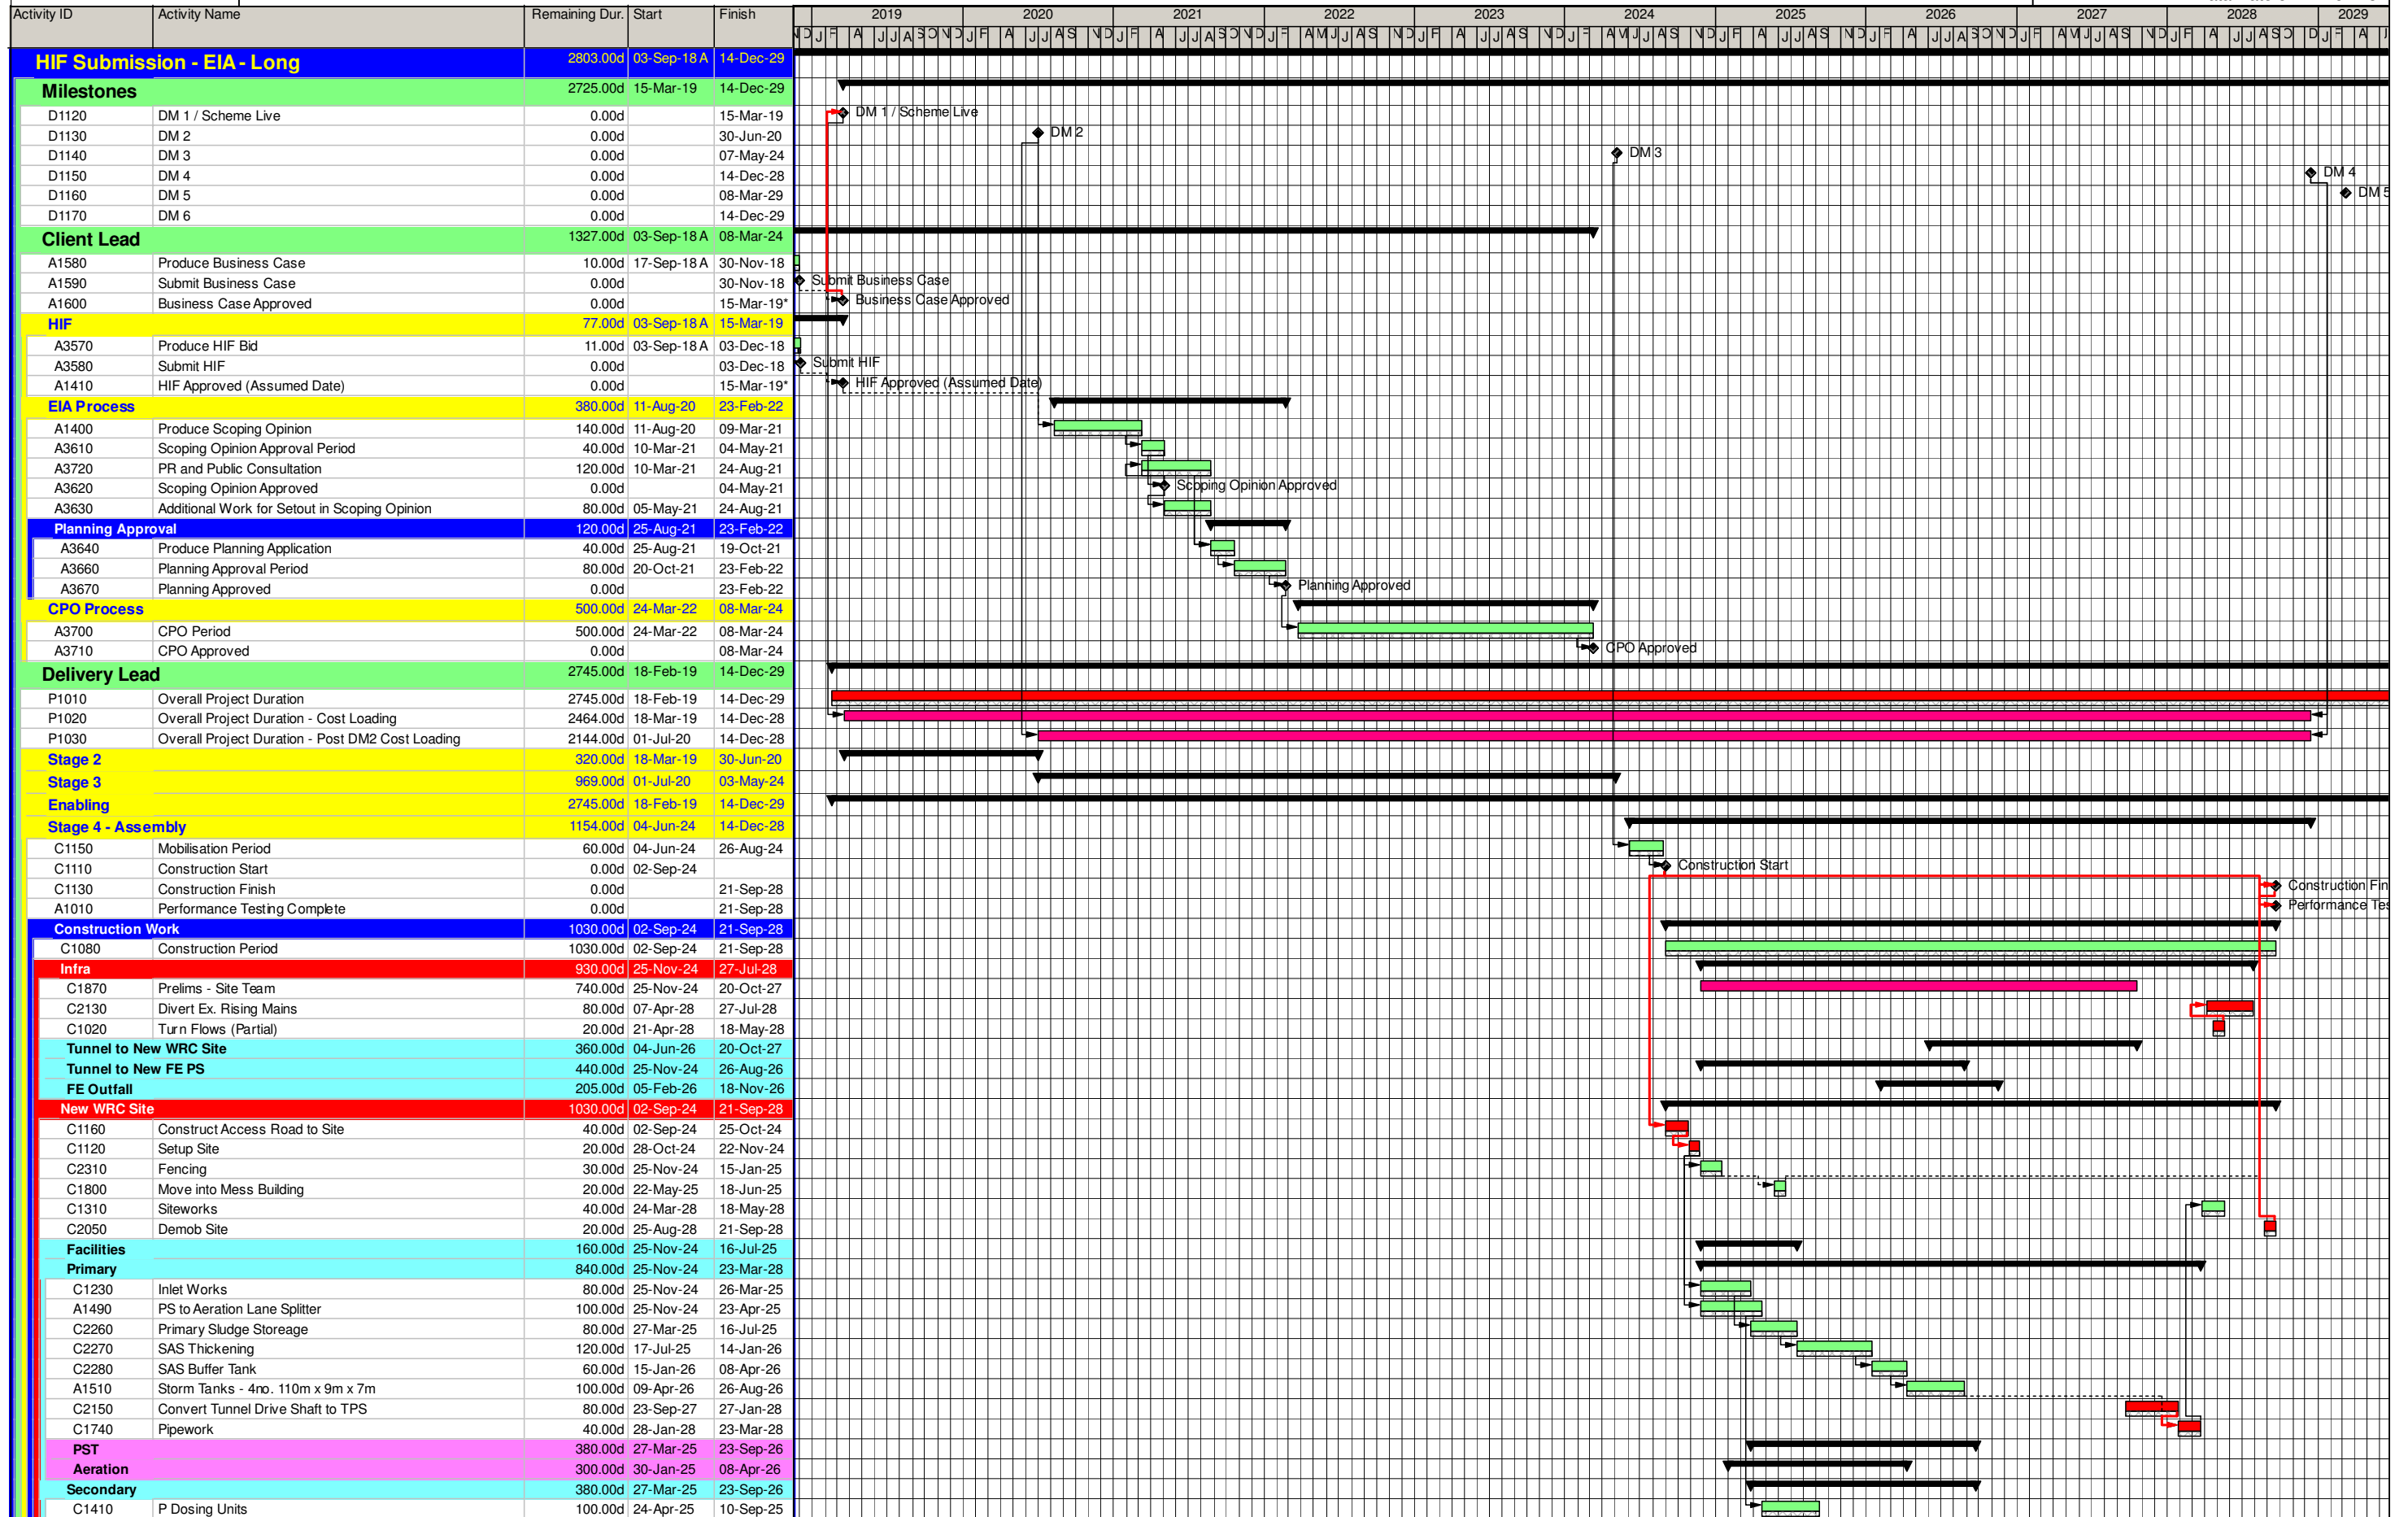

HIF Submission - EIA - Long - 17-Nov-18

Printed on 30-Nov-18 at
Data Date of 17-Nov-18

◆ Milestone ◆ Last Month MS Progress Activity Last Month
 ◆ Last Month MS LoE Critical Activity Summary